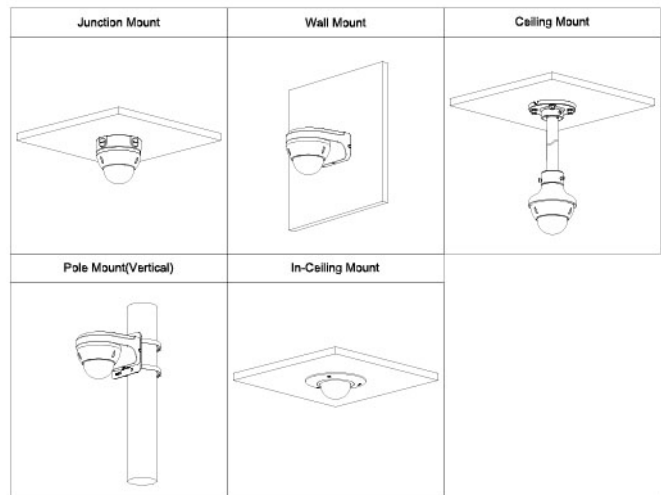

## Accessories

### Optional :

PFA137  
Junction Mount Bracket

PFB203W  
Wall Mount Bracket

PFB200C  
In-Ceiling Mount Bracket

PFA106+PFB220C  
Ceiling Mount Bracket

PFB203W+PFA152-E  
Pole Mount Bracket

PFM321D  
DC12V1A Power Adapter

## Dimensions (mm[inch])