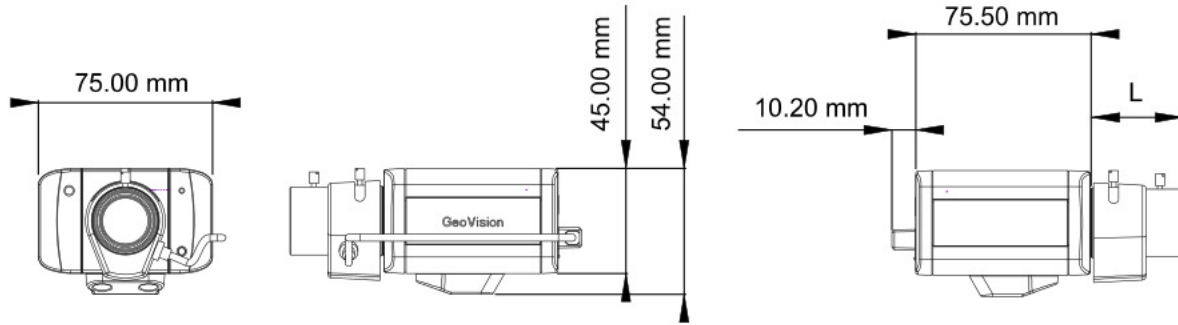

Dimensions

Specifications

Camera	GV-BX1500-0F	GV-BX1500-1F	GV-BX1500-2F	GV-BX1500-3V
Image Sensor	1/3" progressive scan super low lux CMOS			
Picture Elements	1280 (H) x 1024 (V)			
Minimum Illumination	Color	0.01 Lux		
	B/W	0 Lux		
Shutter Speed	Automatic, Manual (1/5 ~ 1/8000 sec)			
White Balance	Automatic, Manual (2800 ~ 8500K)			
Gain Control	Automatic			
S/N Ratio	55 dB			
WDR	Yes			

Lens

Megapixel	Yes			
Day/Night	Yes (with removable IR-cut filter)			
Lens Type	Fixed			Varifocal
Focal Length	4 mm	8 mm	12 mm	2.8 ~ 12 mm
Maximum Aperture	F/1.5	F/1.6		F/1.4
Mount	CS Mount			
Image Format	1/3"	1/2.5"		1/3"
Operation	Focus	Manual		Manual (w/lock)
	Zoom	Fixed		Manual (w/lock)
	Iris	Fixed		DC drive
Torque (Focus/Zoom screws)	0.049 N.m			

Operation

Video Compression	H.264, MPEG4
Video Streaming	Dual streams from H.264 or MJPEG
Frame Rate	30 fps at 1280 x 1024 * The frame rate and performance may vary depending on the number of connections and data bitrates (different scenes).
Image Setting	Brightness, Contrast, Saturation, Sharpness, Gamma, White Balance, Flicker-less, Image Orientation, Shutter Speed, D/N Sensitivity, Backlight Compensation, WDR, Defog, Super Low Lux
Audio Compression	G.711
Two-way Audio	Yes
Sensor Input	1 input (Dry Contact)
Alarm Output	1 Digital Output (200mA 5V DC)

Video Resolution

Main Stream	4:3	1280 x 960, 640 x 480, 320 x 240
	16:9	1280 x 720, 640 x 360, 448 x 252
	5:4	1280 x 1024, 640 x 512, 320 x 256
Sub Stream	4:3	640 x 480, 320 x 240
	16:9	640 x 360, 448 x 252
	5:4	640 x 512, 320 x 256

Network