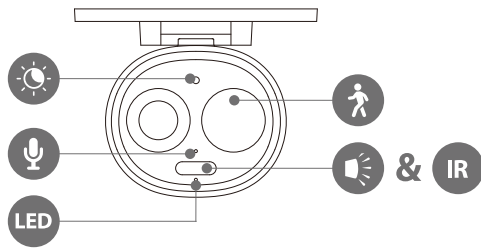

Front View

Back View

Bottom View

Specifications

Camera

1/2.8" Progressive CMOS
3MP(2304*1296)
Night Vision: 15m(49ft) Distance
2.8mm Fixed Lens, Max. Aperture F2.0
Field of View : 98° (H), 54° (V), 121° (D)
5000mAh Rechargeable Battery

Video & Audio

Video Compression : H.264 & H.265
Up to 15fps Frame Rate
8x Digital Zoom
Two-way Audio

Notice Management

Motion Detection
Human Detection
Configurable Region
Work mode

Storage

Local Storage: SD Card Slot (Support SD Card up to 256GB)
Cloud Storage: Imou Subscription Plan
Record, view, and save events in your Imou app with a 31 day free-trial of the Imou Subscription Plan

Network

Wi-Fi:IEEE802.11b/g/n,50m Open Field
Imou App: iOS, Android

Auxiliary Interface

Built-in Mic & Speaker
Power on / off Button
Reset Button
SD Card Slot
Type-C

General

DC 5V 2A Power / Imou Solar Panel Supply
Power Consumption:<3.5W
Operating Temperature:-20°C~+50°C (-4°F~122°F)
Charging Temperature:-0°C~+45°C (32°F~112°F)
Camera Dimensions: 168.1 × 96.8 × 69.5mm (6.61 × 3.81 × 2.74inch)
Camera Weight: 360g (0.79lb)
MSDS、CE、Alexa

What's in the box

- 1x Camera with solar panel
- 1x Power Cable
- 1x Quick Start Guide
- 1x Screw Positioning Stickers
- 1x Power extension cord
- 1x Screw and Wall Anchor pack