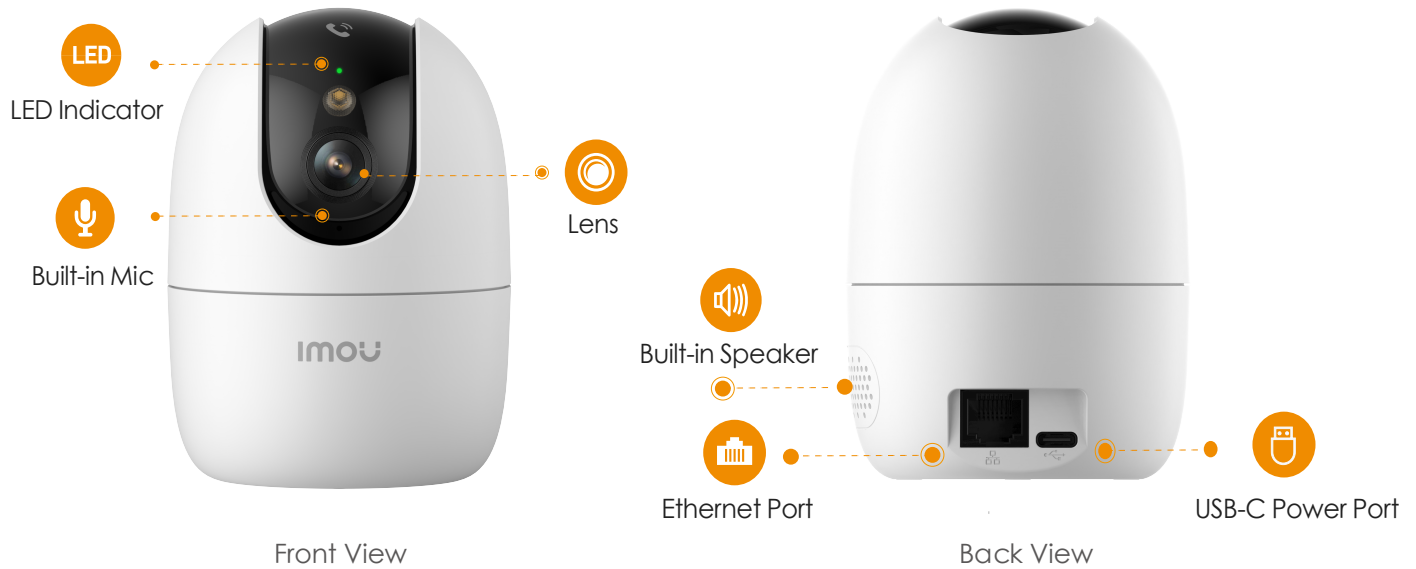

Specifications

Camera

1/3" Progressive CMOS
5MP (2880 x 1620)
Night Vision: 10m(33ft) Distance
3.6mm Fixed Lens
Field of View : 88° (H), 47° (V), 107° (D)
355° Pan & -5~80° Tilt

Video & Audio

Video Compression : H.265/H.264
Up to 20fps Frame Rate
8 x Digital Zoom
Two-way Audio

Notice Management

Motion Detection
Human Detection
Pet Detection
Configurable Region
Abnormal Sound Alarm

Network

Wi-Fi: 2.4GHz&5GHz Dual-band Wi-Fi 6
2.4GHz: IEEE802.11b/g/n/ax
5GHz: IEEE802.11a/n/ac/ax
Imou App: iOS, Android
onvif

Auxiliary Interface

Micro SD Card Slot (up to 512GB)
Built-in Mic & Speaker
Reset Button

General

DC 5V1A Power Supply
Power Consumption:< 5W
Working Environment:-10° C~+45° C, Less Than 95%RH
Dimensions (L x W x H):
77.4 mm x 77.4 mm x 106.2mm (3.05 x 3.05 x 4.18 inch)
Weight: 197g (0.43lb)
CE

What's in the box

- 1x Camera
- 1x Quick Start Guide
- 1x Power Adapter
- 1x Power Cable
- 1x Screw Package
- 1x Mounting Plate
- 1x Installation Position Map