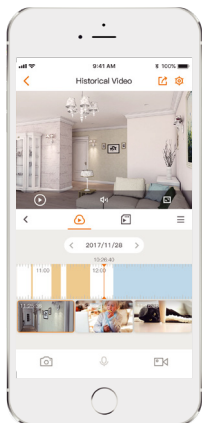

Alarm Notification

Sends instant motion-activated alerts to your mobile phone

Stay close with what you care

With Cloud service, you will have access to what you care as long as Internet is available. You can record daily or motion videos on Cloud and playback anytime anywhere.