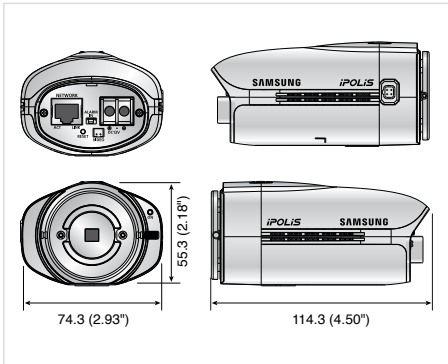

Dimensions

Unit : mm (inch)