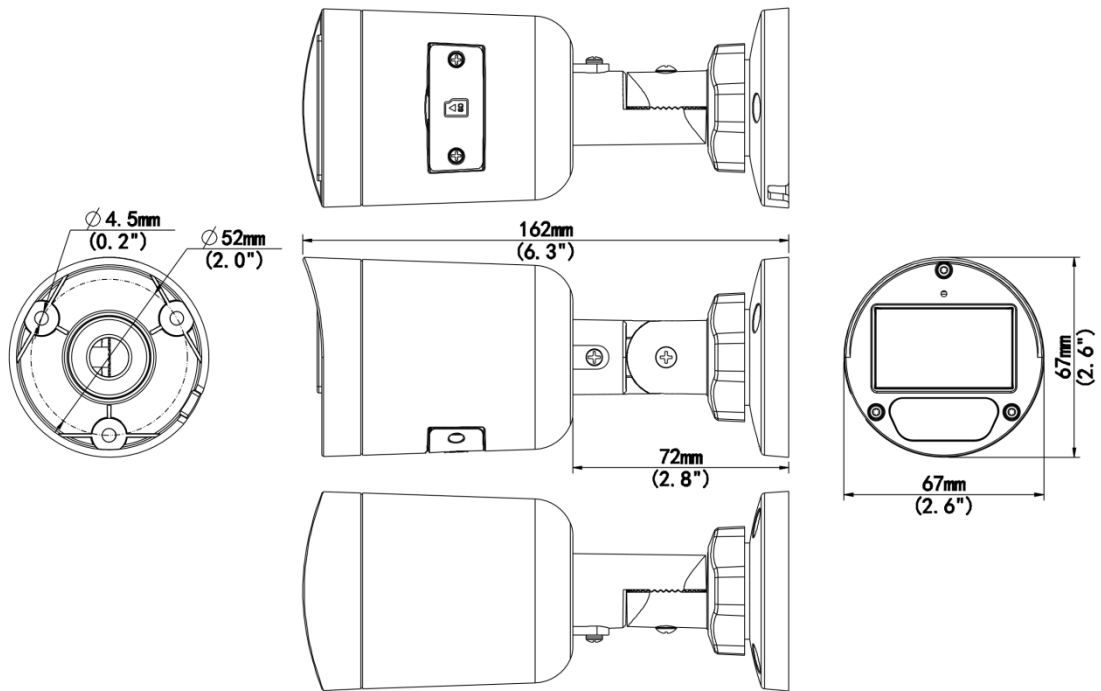

Dimensions

Accessories

TR-JB05-B-IN

Small Bullet Junction Box(Elegant White)

TR-UC08-C-V2

Bullet&Dome Corner Mounting Bracket

TR-A01-IN

NPT 3/4" Waterproof Cable Gland

TR-UP06-C-IN-V2

Pole Mounting Bracket for Bullet Junction Box Only